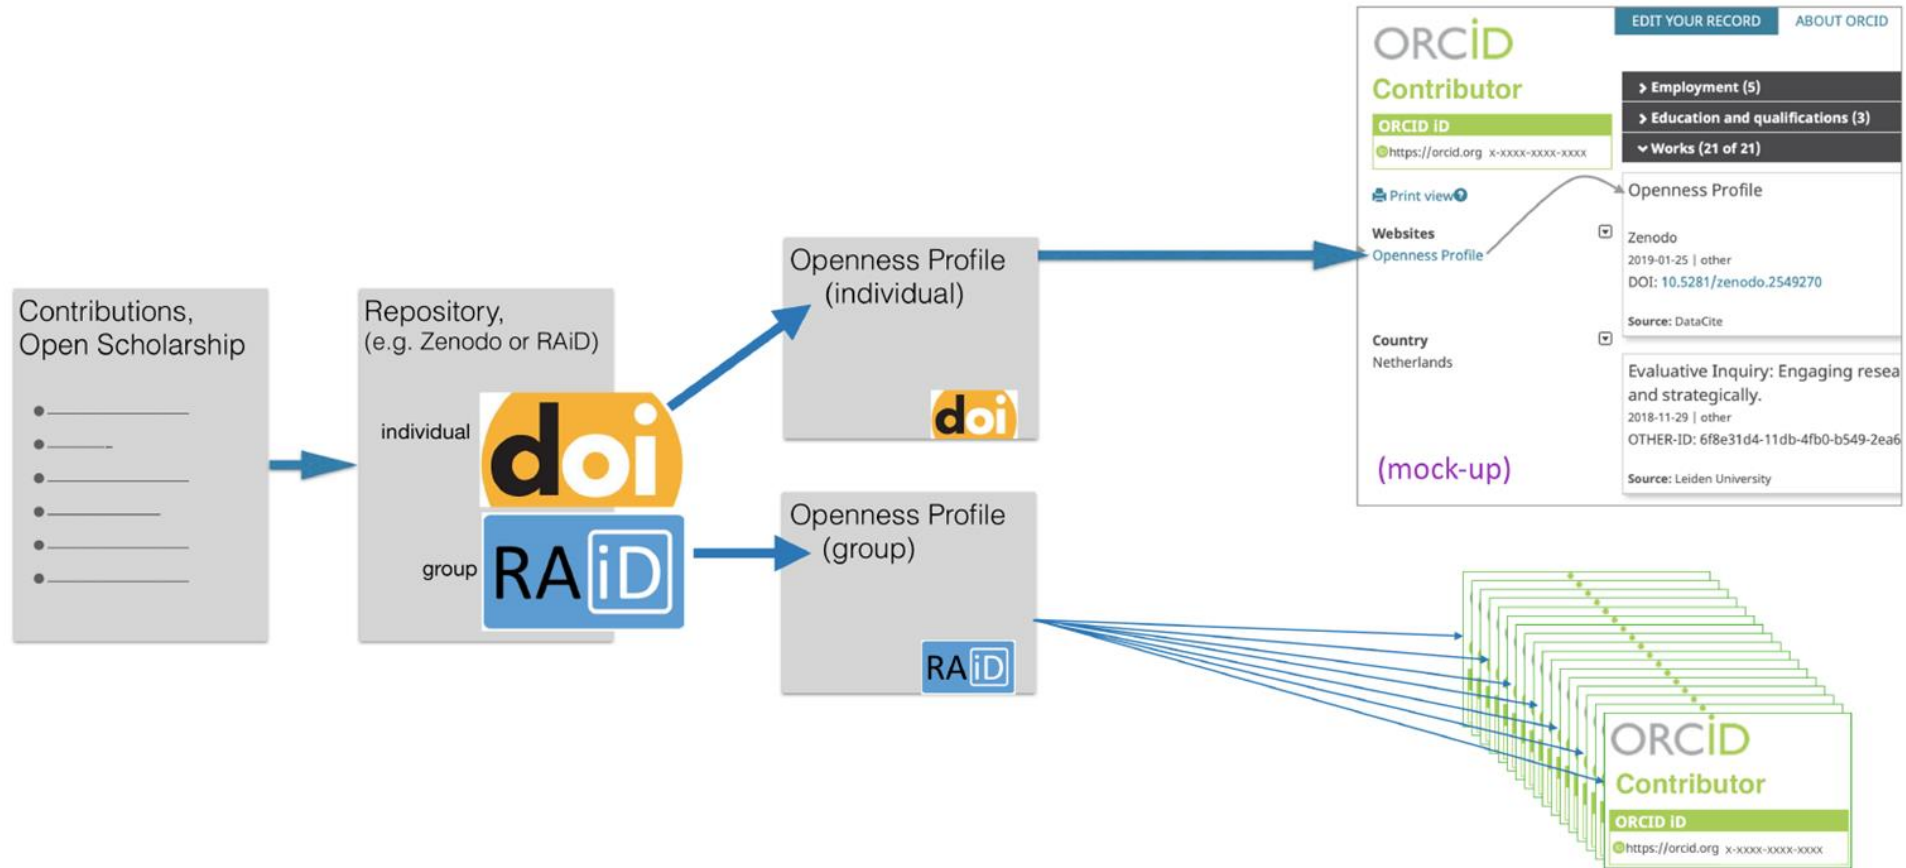

| Outline

- Why is an Openness Profile needed, and what would it look like?
- A framework to incentivise open scholarship
- What needs to happen to make it a reality

Why an Openness Profile is needed

... and what it would look like

Contribution and provenance across the scholarly value stream

Openness Profile Workflow (concept)

MORE+BRAINS

A framework to incentivise
open scholarship

Project scope

| 18 months, 48 organisations, 80 people